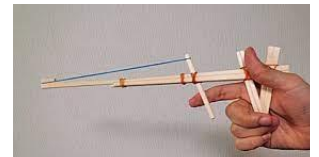

# Let's enjoy MATSURI!

~KIFA Friendship day 2022~

- Sunday, Nov. 27 1pm~3pm
- Gakuen Nishi-machi Community Center
- Free

**Many MATSURI-type attractions and more !!**

## ◇Attractions

- Traditional Japanese play (Origami, Kendama, etc.)
- Furoshiki workshop and Calligraphy workshop
- Chopstick pistol workshop
- Koto (Japanese Harp) play
- Open multicultural cafe
- Quiz competition
- Yo-yo catcher